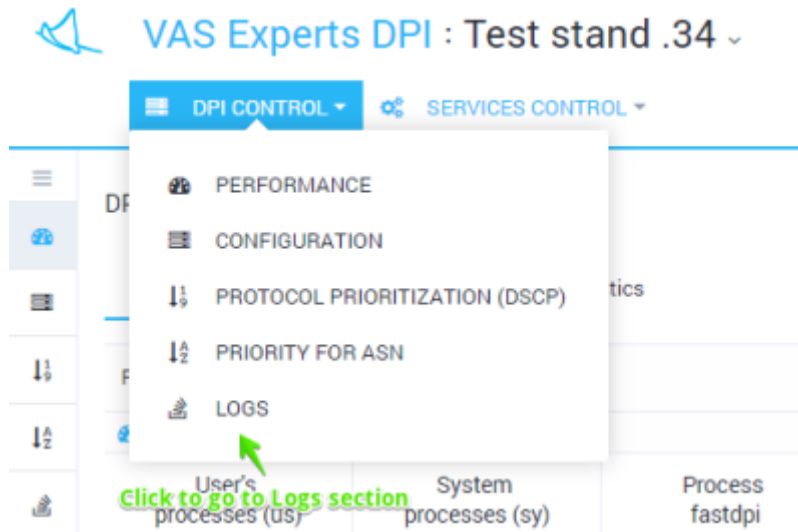

# Содержание

DPI Logs .....	3
----------------	---

# DPI Logs

To go to the section, open the DPI CONTROL menu and click LOGS

The section looks like the figure below.

The last 1000 log lines are displayed:

- Information messages and errors log
- Statistics log