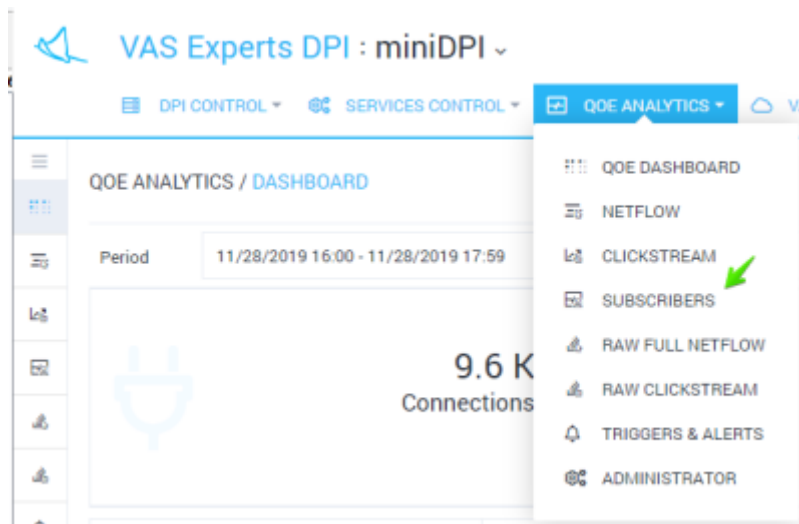

Содержание

QoE Subscribers	3
-----------------------	---

QoE Subscribers

This section contains reports for netflow and clickstream analysis in terms of subscriber properties.

The feature of the section is that you can create a custom list of named filters (search patterns): for example, search for subscribers visiting competitors' web-sites; search for subscribers using IPTV or VoIP; search for Internet speed measurements performed by subscribers and so on.

To switch to the section, open the QoE ANALYTICS menu and click SUBSCRIBERS

The section will be opened like the figure below.

To analyze subscribers in terms of netflow, please open Net flow tab.

QoS ANALYTICS / SUBSCRIBERS **no flow selected**