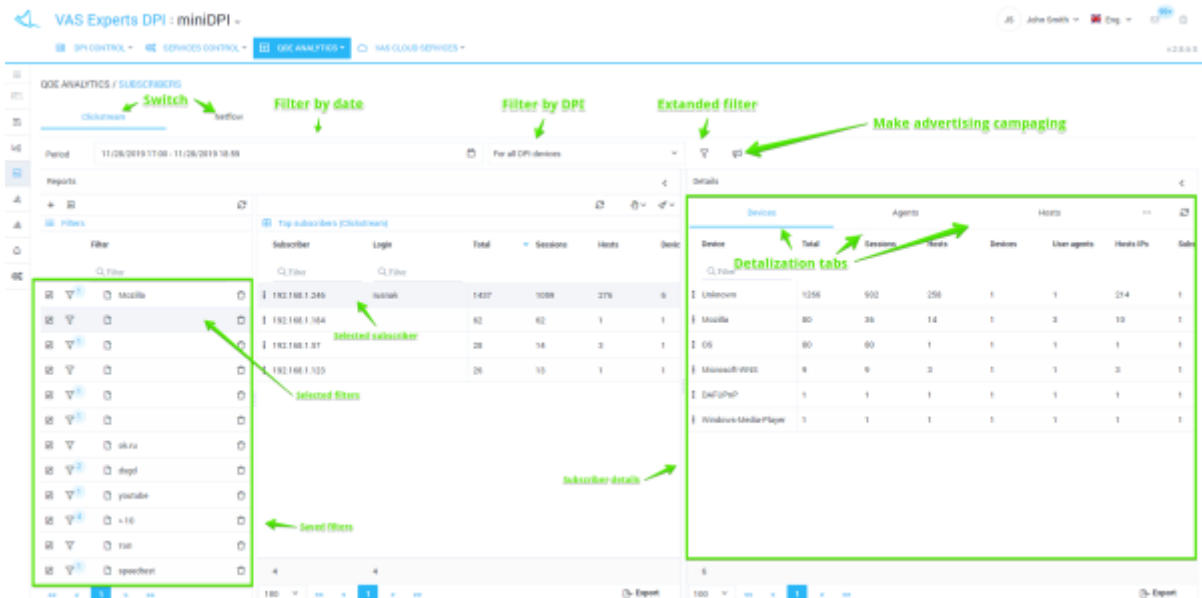

Содержание

QoE Subscribers	3
-----------------------	---

QoE Subscribers

This section contains reports for netflow and clickstream analysis in terms of subscriber properties.

The feature of the section is that you can create a custom list of named filters (search patterns): for example, search for subscribers visiting competitors' web-sites; search for subscribers using IPTV or VoIP; search for Internet speed measurements performed by subscribers and so on.

To switch to the section, open the QoE ANALYTICS menu and click SUBSCRIBERS

The section will be opened like the figure below.

To analyze subscribers in terms of netflow, please open Net flow tab.

QoS ANALYTICS / SUBSCRIBERS **no flow selected**

Clickstream **no flow**

Period: 11/26/2019 17:00 - 11/26/2019 18:58 For all DPI devices

Reports

Filters

Subscriber	Logins	RTT	RTT from	RTT to	Delays	Segments
192.168.1.246	razak	35	1	193	0.47	0
192.168.1.67		4	1	4	0.80	0
192.168.1.123		1	1	2	0.84	0